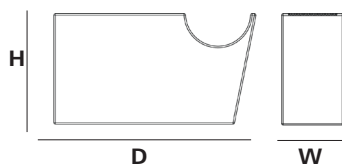

TAPE DISPENSER

OVERALL DIMENSIONS

H 70MM × D 140MM × W 42MM

H 2.57IN × D 5.11IN × W 1.65IN

MATERIALS

I. METAL

Brass

Blackened

WEIGHT

Brass
(1,500g / 52.9oz)

Blackened
(1,550g / 54.7oz)

PACKAGING

Recycled Cardboard
H 60MM × L 70MM × W 85MM

CLEANING INSTRUCTIONS

I. METAL

The metal used for our range oxidise with age and environment, both of which contribute to the evolution of a natural patina. If you favour the original bright finish of your pieces, this is easily restored by use of polishing solution - we recommend Braso or Silvo depending on the metal in question - applied with a soft, clean cloth.