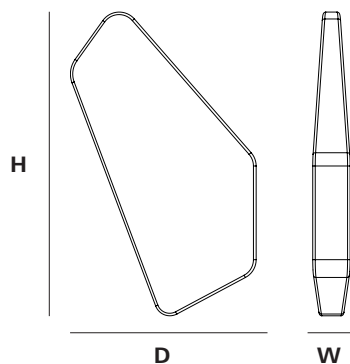

GIO HOOK

OVERALL DIMENSIONS

H 120MM x D 74MM x W 15MM

H 4.72IN x D 2.91IN x W 0.59IN

MATERIALS

I. METAL

Brass

Aluminium

Exploded View

Assembled View (Detail)