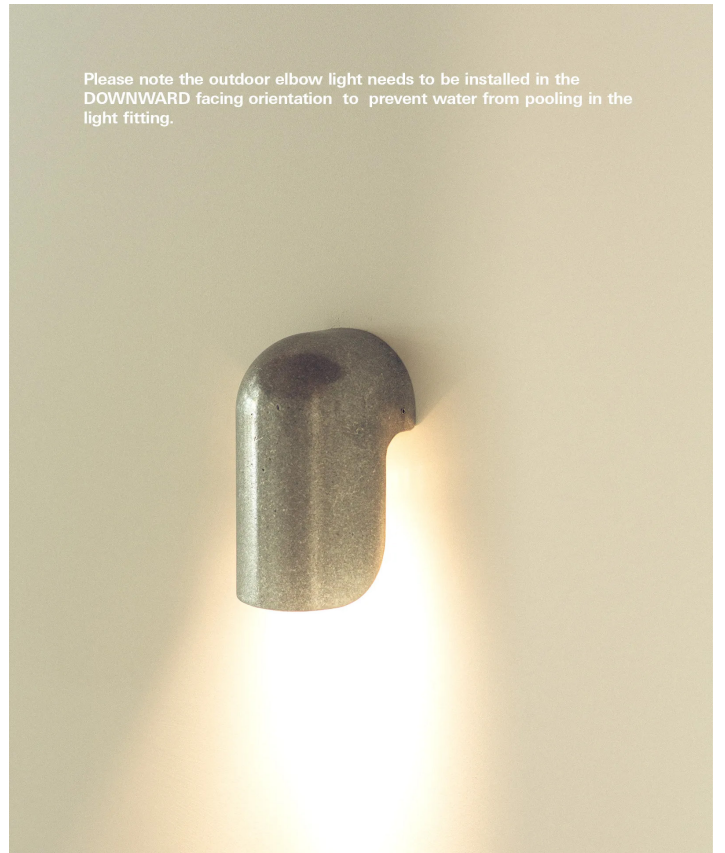

## ELBOW WALL LIGHT

Technical specifications

**Narrow**

**Wide**

**Outdoor**

## ELBOW WALL LIGHT