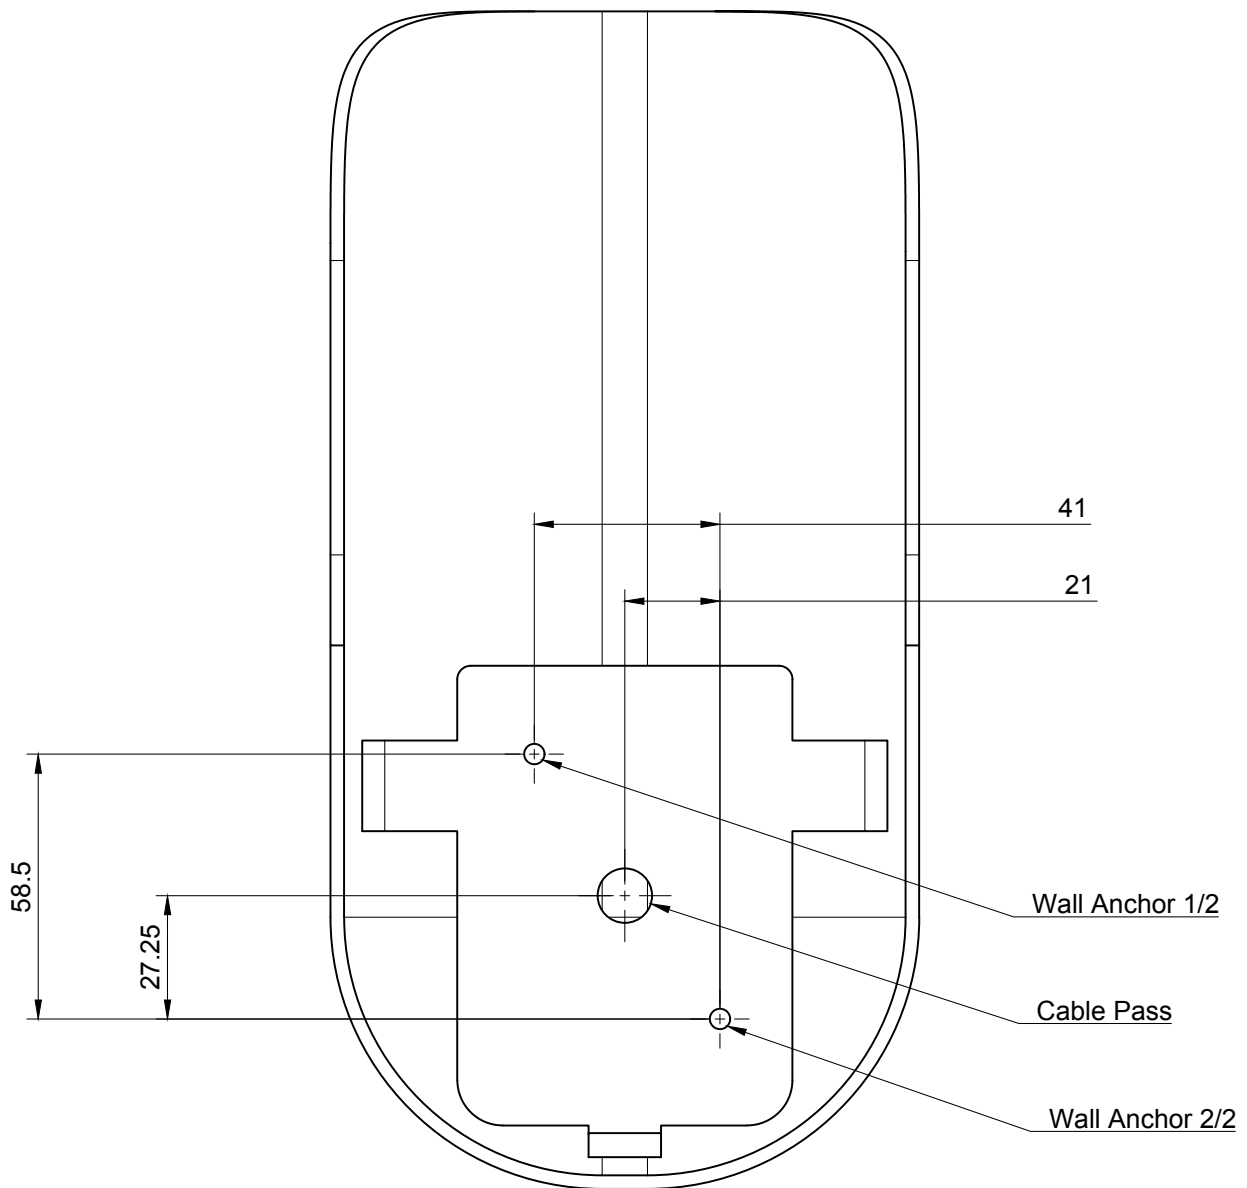

#### II. WIDE

H 205MM x D 95MM x W 130MM  
H 8.07IN x D 3.74IN x W 5.11IN

#### III. OUTDOOR

H 260MM x D 118MM x W 130MM  
H 10.23IN x D 4.64IN x W 5.11IN

**DIMMABILITY**  
Yes (Dimmer not supplied)

**HARDWIRED LAMPS MUST BE INSTALLED  
BY A PROFESSIONAL.**

ELBOW WALL (OUTDOOR)

**\*THE OUTDOOR ELBOW WALL LIGHT IS SUPPLIED WITH IP54 GU10 HOUSING & DOWNLIGHT MOUNTED TO AVOID WATER POOLING INSIDE THE LIGHTING**

**Measurements in MM**

**\*INSTALL GUIDE AVAILABLE IN SEPARATE DOCUMENTS**