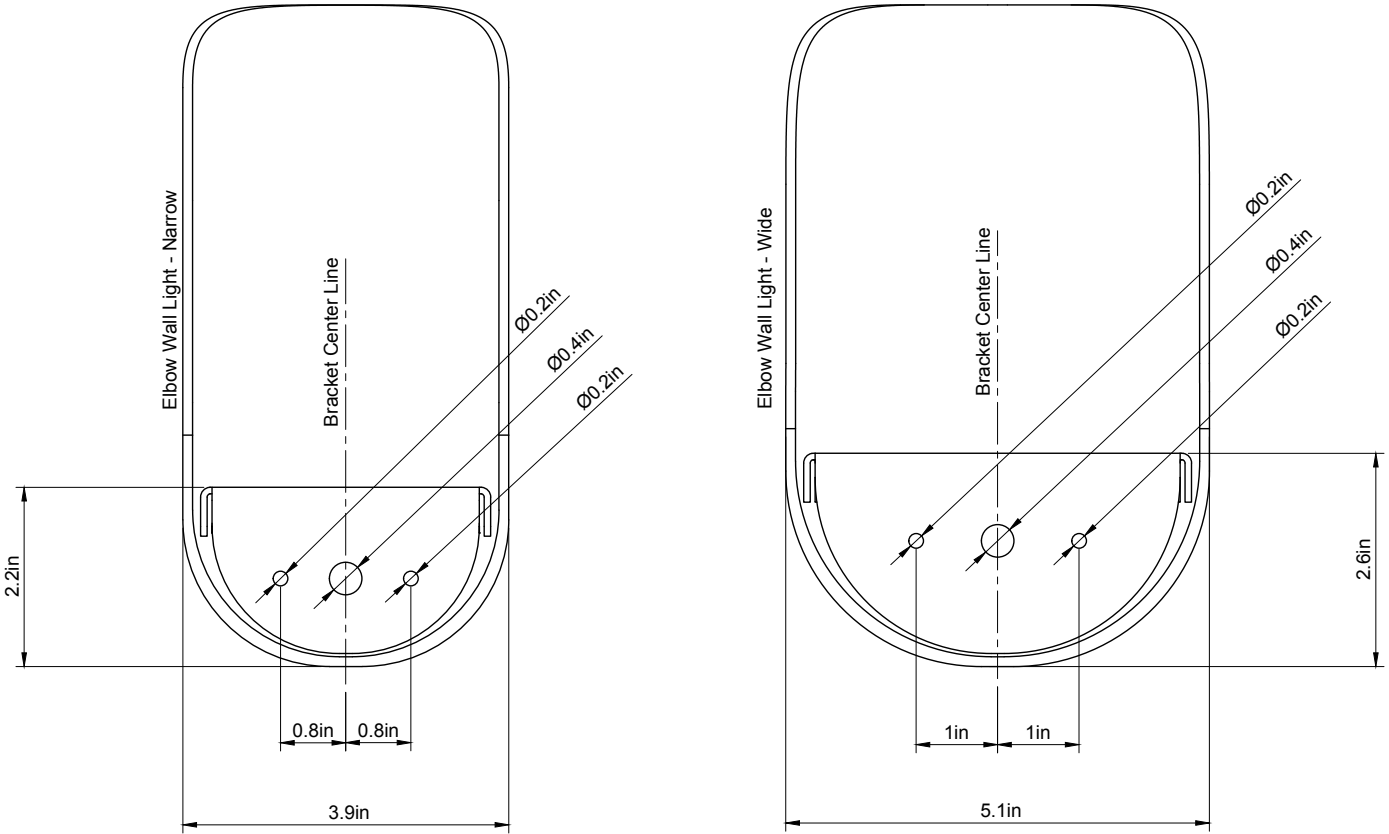

#### II. WIDE

H 205MM x D 95MM x W 130MM  
H 8.07IN x D 3.74IN x W 5.11IN

#### III. OUTDOOR

H 260MM x D 118MM x W 130MM  
H 10.23IN x D 4.64IN x W 5.11IN

### UPDATED

01 April 2026

ELBOW WALL LIGHT DIMENSION

W

W

W

Elbow Narrow  
W: 100mm  
H: 200mm  
D: 95mm

Elbow Wide  
W: 130mm  
H: 200mm  
D: 95mm

# ELBOW WALL LIGHT J-BOX INFO

Elbow Wall Light  
Junction Box Information

Please Note:

We do not supply junction boxes with the Elbow wall light.

The correct junction box should be sourced by your installing contractor, using the dimensions labeled below.