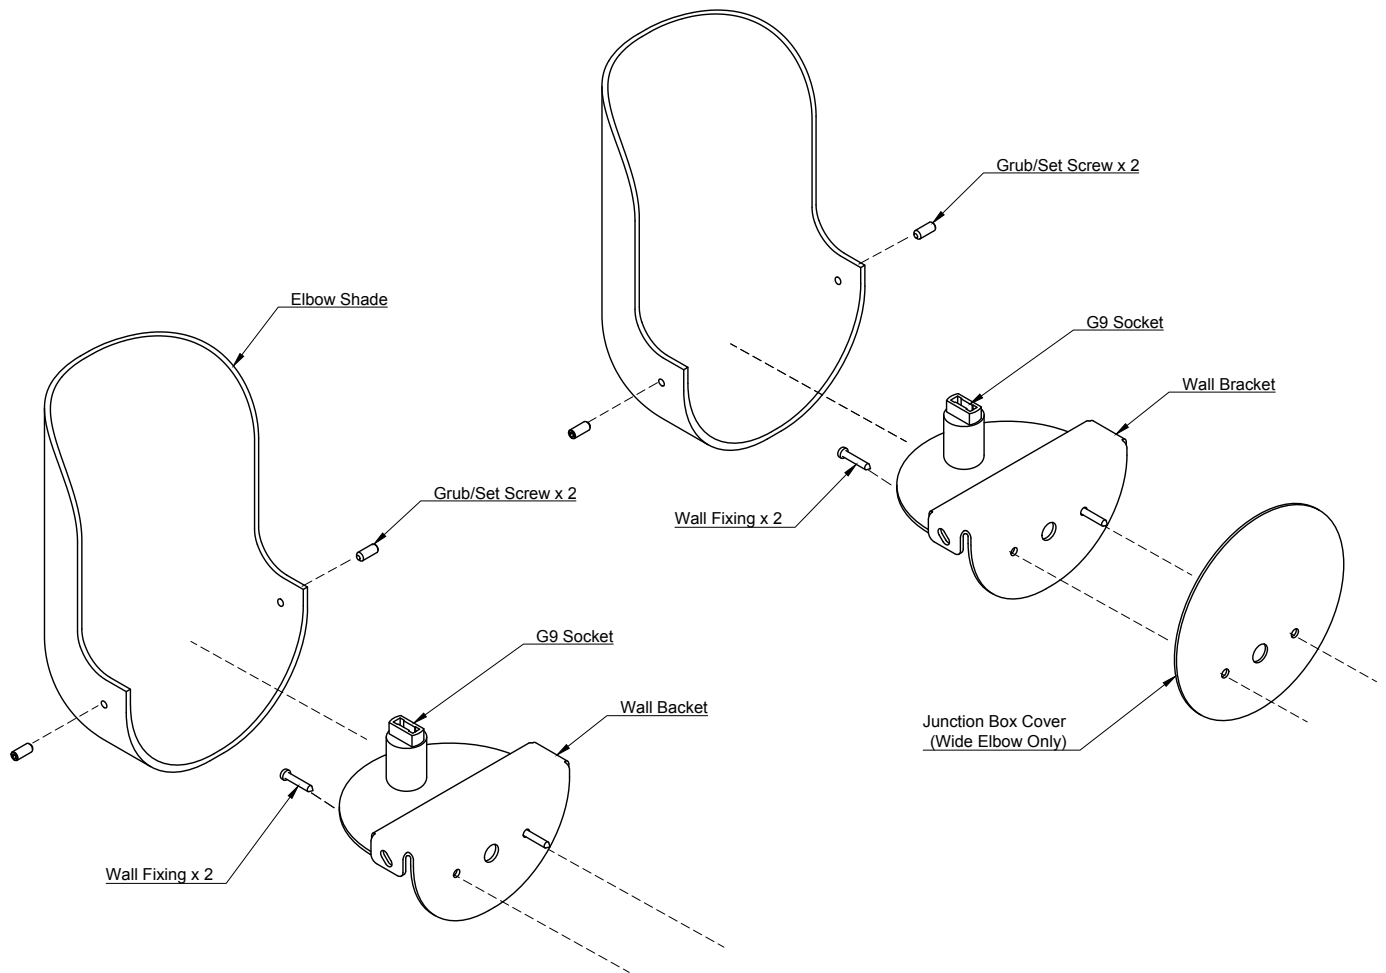

ELBOW WALL LIGHT (NARROW & WIDE)

PRODUCT SPECIFICATIONS

AU / UK / EU

LIGHTBULB TYPE
5W (Supplied)

FITTING DESCRIPTION
G9

SUGGESTED LUMEN RATING
400LM

WATTAGE
5w Equiv 50w Incandescent

KELVIN RATING
2700k-3000k Warm White

VOLTAGE
220-240V / 60HZ AC

DIMMABILITY
Yes (Dimmer not supplied)

HARDWIRED LAMPS MUST BE INSTALLED BY A PROFESSIONAL.

US / JPN

LIGHTBULB TYPE
5W (Not supplied)

FITTING DESCRIPTION
G9

SUGGESTED LUMEN RATING
400LM

WATTAGE
5w Equiv 50w Incandescent

KELVIN RATING
2700k-3000k Warm White

VOLTAGE
110-120V / 60HZ AC

DIMMABILITY
Yes (Dimmer not supplied)

HARDWIRED LAMPS MUST BE INSTALLED BY A PROFESSIONAL.

LISTED PARTS *

UL Lamp Holder	E3810
UL Cord	ELBZ . E465216
Canda	ELBZ . E465216