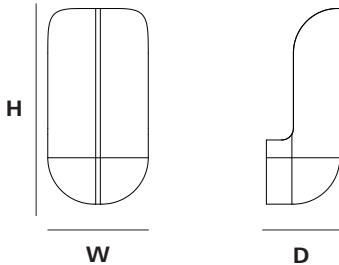

### OVERALL DIMENSIONS

#### I. NARROW

H 205MM x D 95MM x W 100MM  
H 8.07IN x D 3.74IN x W 3.93IN

#### II. WIDE

H 205MM x D 95MM x W 130MM  
H 8.07IN x D 3.74IN x W 5.11IN

#### III. OUTDOOR

H 260MM x D 118MM x W 130MM  
H 10.23IN x D 4.64IN x W 5.11IN