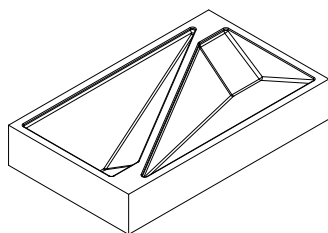

BLOCK TRAVERTINE TRAY

OVERALL DIMENSIONS

H 70MM x W 300MM x D 180MM

H 2.75IN x W 11.81IN x D 7.08IN

W

MATERIALS

I. STONE

Travertine

WEIGHT

Stone
(6,000G / 211.6oz)

PACKAGING

Recycled Cardboard
H 145MM x L 440MM x W 400MM

CLEANING INSTRUCTIONS

I. STONE

Each of our stone objects is unique, due to the variations of colour and veining that effect the inherent aesthetic appeal of natural stone.