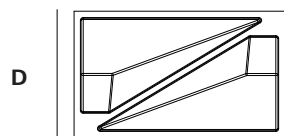

BLOCK TRAVERTINE TRAY

OVERALL DIMENSIONS

H 70MM x W 300MM x D 180MM

H 2.75IN x W 11.81IN x D 7.08IN

W

MATERIALS

I. STONE

Travertine

WEIGHT

Stone
(6,000G / 211.6oz)

PACKAGING

Recycled Cardboard
H 145MM x L 440MM x W 400MM

CLEANING INSTRUCTIONS

I. STONE

Each of our stone objects is unique, due to the variations of colour and veining that effect the inherent aesthetic appeal of natural stone.