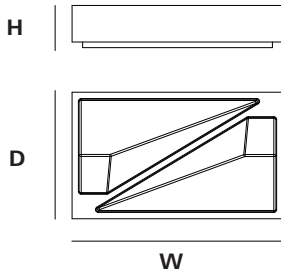

BLOCK ASHTRAY

OVERALL DIMENSIONS

H 70MM x W 300MM x D 180MM
H 2.75IN x W 11.81IN x D 7.08IN

MATERIALS

I. STONE

Classico Travertine

Dark Emperador

WEIGHT

Stone
(6,000G / 211.6oz)

PACKAGING

Recycled Cardboard
H 145MM x L 440MM x W 400MM

CLEANING INSTRUCTIONS

I. STONE

Each of our stone objects is unique, due to the variations of colour and veining that effect the inherent aesthetic appeal of natural stone.