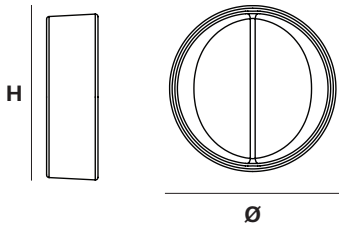

BIG POCHE

OVERALL DIMENSIONS

H 70MM x Ø 300MM

H 2.75IN x Ø 11.81IN

MATERIALS

I. STONE

Calacatta

Travertine

Green Guatemala

WEIGHT

Stone
(7,500G / 264.5oz)

PACKAGING

Recycled Cardboard
H 145MM x L 440MM x W 400MM

CLEANING INSTRUCTIONS

I. STONE

Each of our stone objects is unique, due to the variations of colour and veining that effect the inherent aesthetic appeal of natural stone.