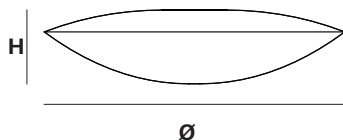

ALMENDRES CANDLE HOLDER

OVERALL DIMENSIONS

H 27MM x Ø 110MM

H 1.06IN x Ø 4.33IN

MATERIALS

I. METAL

Brass

WEIGHT