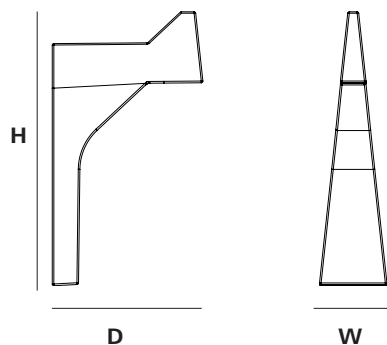

TOWEL HOOK

OVERALL DIMENSIONS

H 86MM x D 47MM x W 21MM
H 3.39IN x D 1.85IN x W 0.83IN

MATERIALS

I. METAL

Bronze

Aluminium

Blackened