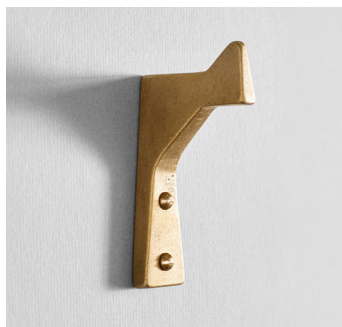

TOWEL HOOK

OVERALL DIMENSIONS

H 86MM x D 47MM x W 21MM
H 3.39IN x D 1.85IN x W 0.83IN

MATERIALS

I. METAL

Bronze

Aluminium

Blackened

WEIGHT

Bronze / Blackened
(110G / 3.88oz)

Aluminium
(35G / 1.24oz)

CLEANING INSTRUCTIONS

I. METAL

The metal used for our range oxidise with age and environment, both of which contribute to the evolution of a natural patina. If you favour the original bright finish of your pieces, this is easily restored by use of polishing solution - we recommend Braso or Silvo depending on the metal in question - applied with a soft, clean cloth.

Because each object is cast in small batches, slight variations will occur from one individual piece to another. Production marks may include slight pour ripples or surface pitting, which imprint every item with a unique character.