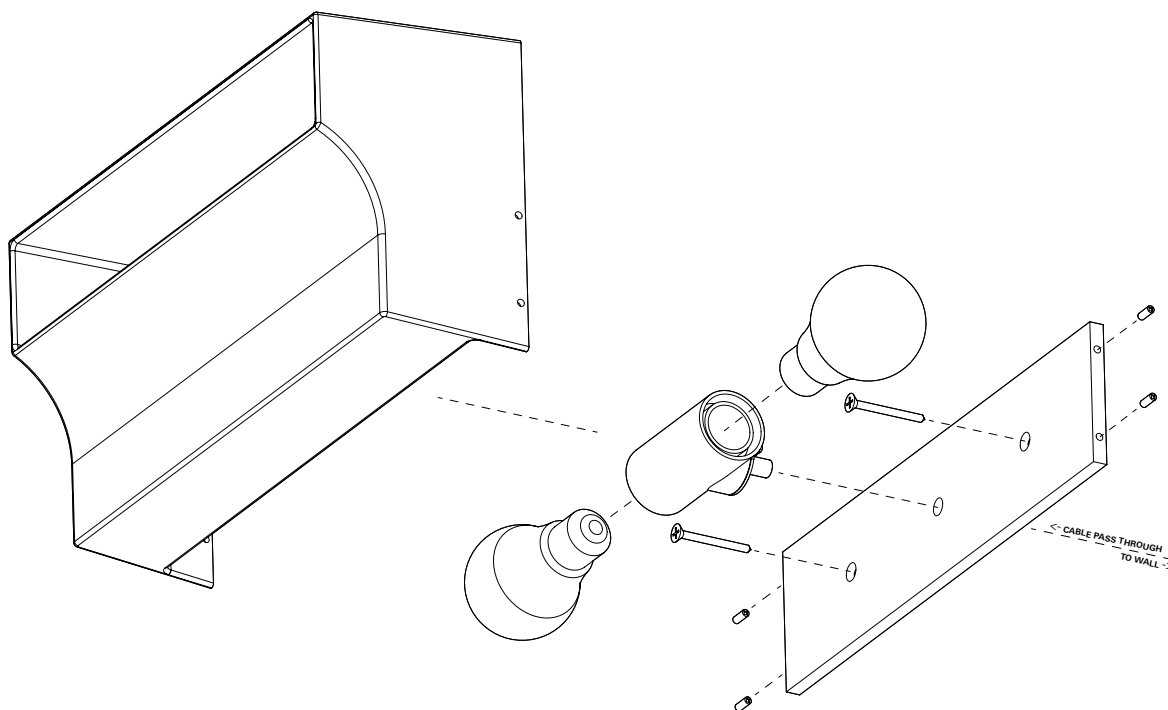

SCOOP LIGHT

OVERALL DIMENSIONS

H 180MM x D 120MM x W 330MM
H 7.1IN x D 4.7IN x W 13IN

MATERIALS

I. METAL

Brass

Aluminium

Blackened

WEIGHT

Brass / Blackened
(4,700G / 165.8oz)

Aluminium
(1,300G / 45.8oz)

PACKAGING

Recycled Cardboard
H 145MM x L 440MM x W 400MM

CLEANING INSTRUCTIONS

Before cleaning, lighting fixtures must be turned off and unplugged from mains electricity. Whilst cleaning please take care and use the gloves provided.

SCOOP LIGHT

PRODUCT SPECIFICATIONS

AU / UK / EU

LIGHTBULB TYPE
9W LED max (supplied)

FITTING DESCRIPTION
Dual Holder Edison Ø26MM (E26)

SUGGESTED LUMEN RATING
250LM

WATTAGE
3.3w Equiv 25w Incandescent

KELVIN RATING
2700k Warm White