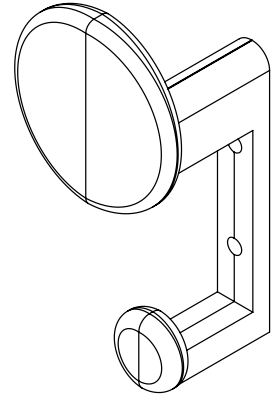

### OVERALL DIMENSIONS

H 98MM x D 47MM x W 55MM  
H 3.85IN x D 1.85IN x W 2.16IN

ACE HOOK

TOP

ISOMETRIC

FRONT

R.SIDE