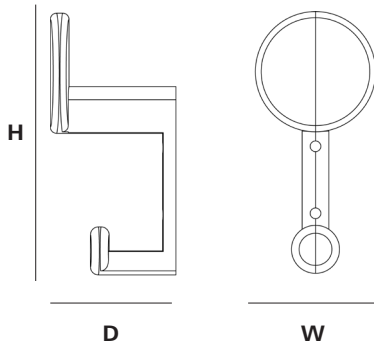

## ACE HOOK

### OVERALL DIMENSIONS

H 98MM x D 47MM x W 55MM  
H 3.85IN x D 1.85IN x W 2.16IN

ACE HOOK

TOP

ISOMETRIC

FRONT

R.SIDE