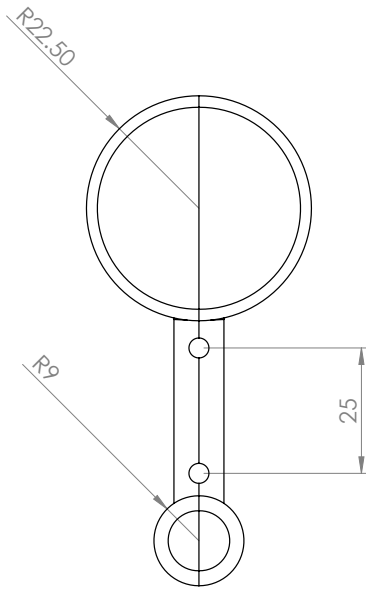

### OVERALL DIMENSIONS

H 98MM x D 47MM x W 55MM  
H 3.85IN x D 1.85IN x W 2.16IN

ACE HOOK

TOP

ISOMETRIC

FRONT

R.SIDE