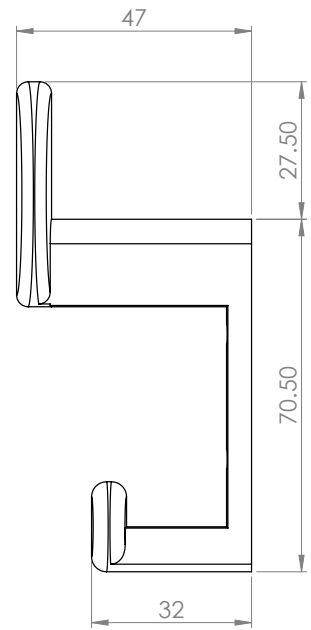

### OVERALL DIMENSIONS

H 98MM x D 47MM x W 55MM  
H 3.85IN x D 1.85IN x W 2.16IN

ACE HOOK

TOP

ISOMETRIC

FRONT

R.SIDE