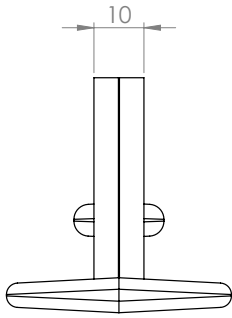

ACE HOOK

TOP